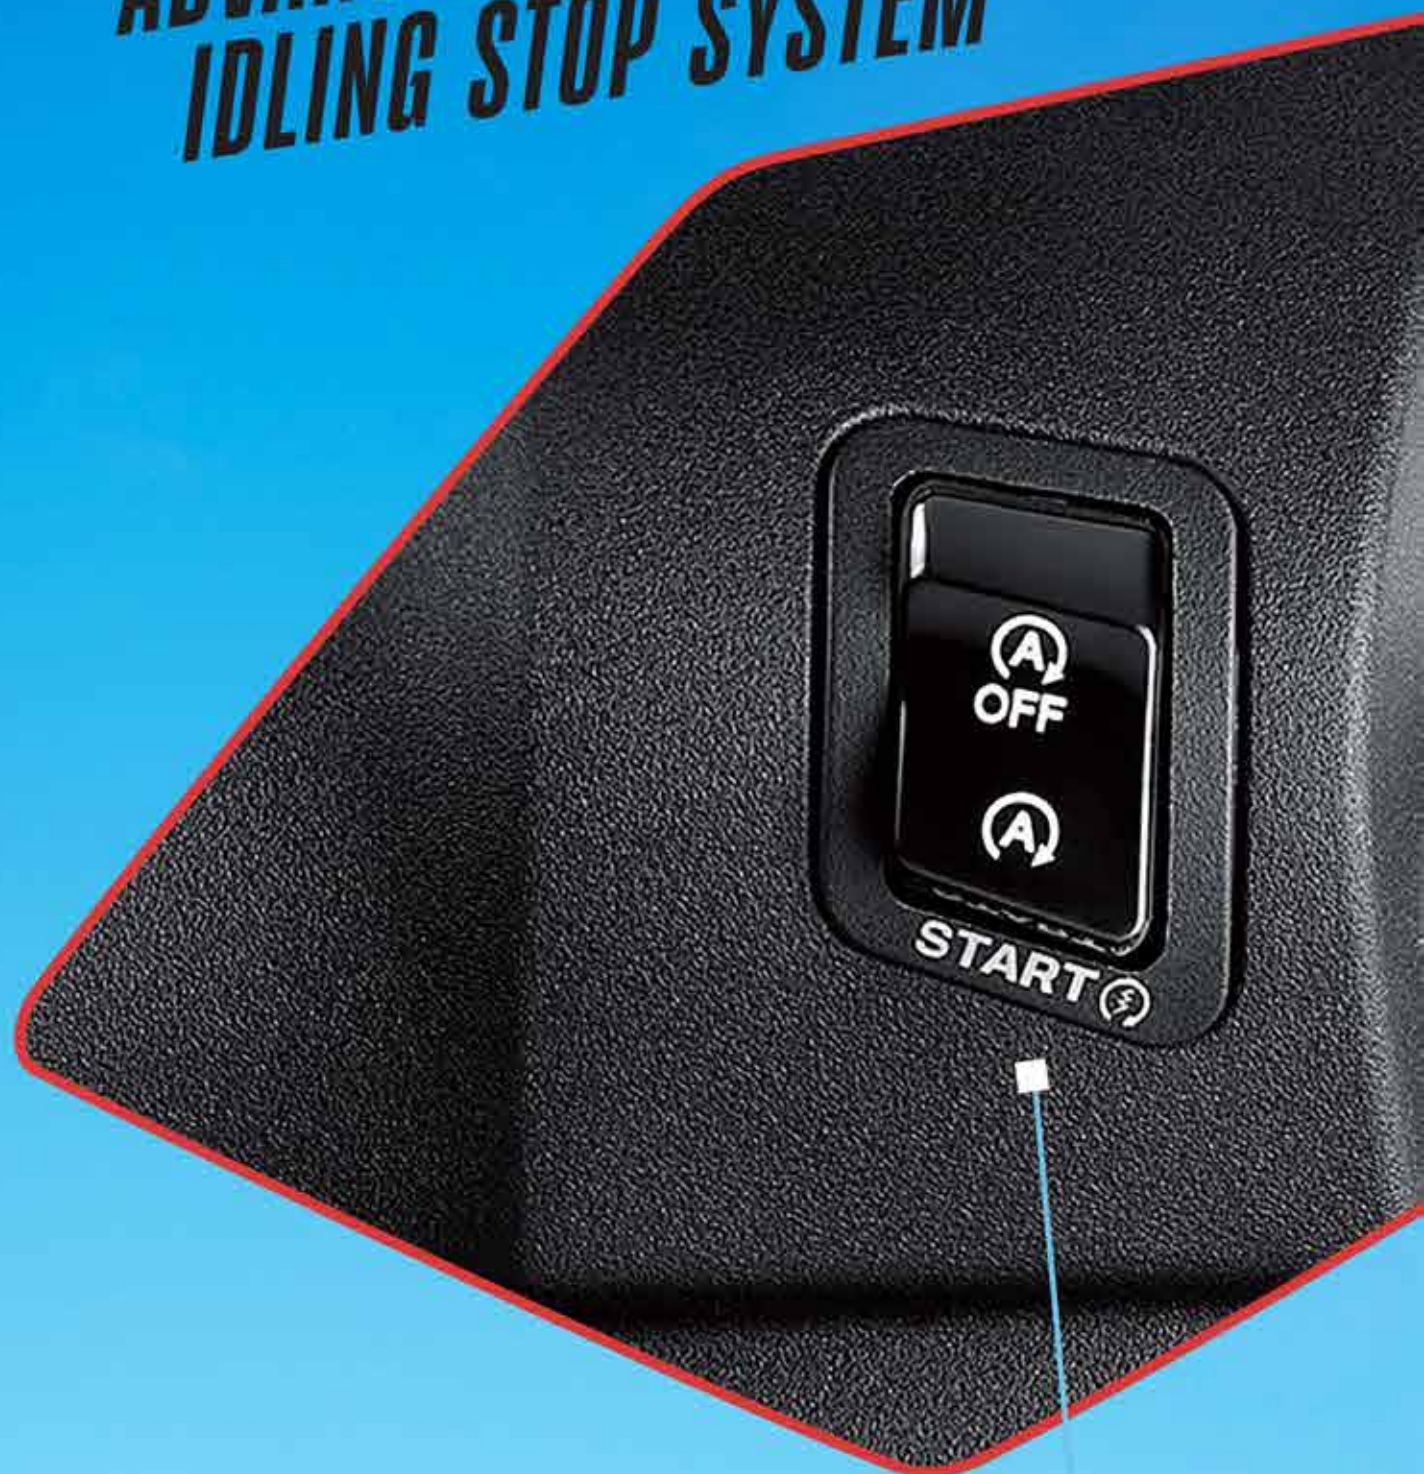

Smart START

Start your Dio 125 without even taking the key out of your pocket.

*Smart Key is available in Dio 125 H-Smart variant only.

**Dio
110**

**Dio
125**

IDLING STOP SYSTEM

Dio 110's Idling Stop System automatically shuts down the engine during brief stops, reducing unnecessary fuel consumption, and easing rider fatigue.

ADVANCED IDLING STOP SYSTEM

The Advanced Idling Stop System on Dio 125 takes fuel efficiency and convenience to the next level as it automatically cuts-off the engine below a certain speed and seamlessly restarts the engine when the rider pulls-up the throttle again.

**D10
110**

**D10
125**

SIDE STAND ENGINE CUT-OFF*

It automatically shuts off the engine for added safety when the side stand is engaged.

SILENT START WITH ACG

The ACG Starter provides a smooth, silent start every time, and reduces engine maintenance.