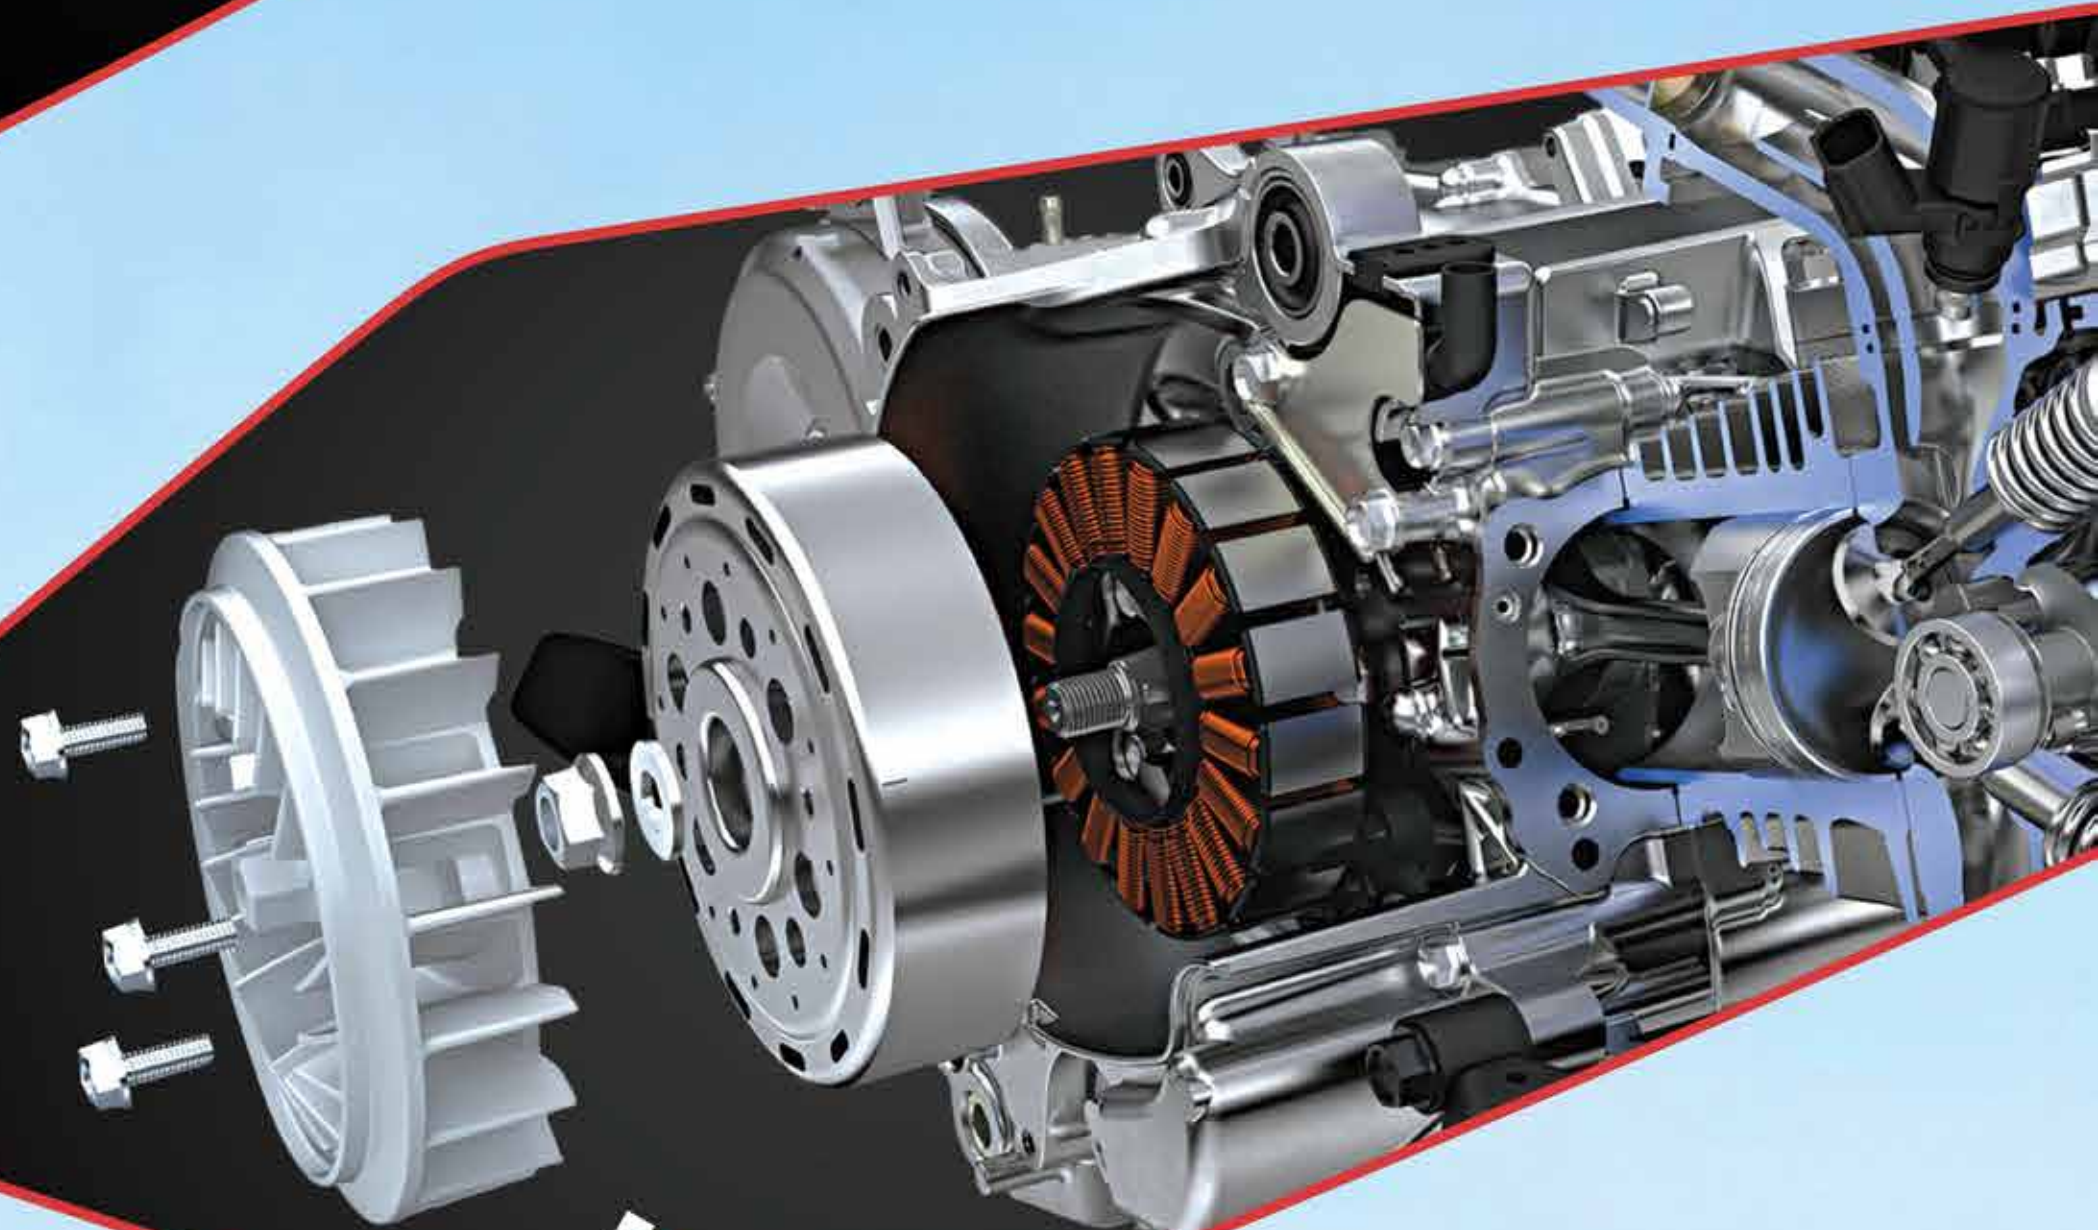

ADVANCED IDLING STOP SYSTEM

The Advanced Idling Stop System on Dio 125 takes fuel efficiency and convenience to the next level as it automatically cuts-off the engine below a certain speed and seamlessly restarts the engine when the rider pulls-up the throttle again.

**D10
110**

**D10
125**

SIDE STAND ENGINE CUT-OFF*

It automatically shuts off the engine for added safety when the side stand is engaged.

SILENT START WITH ACG

The ACG Starter provides a smooth, silent start every time, and reduces engine maintenance.