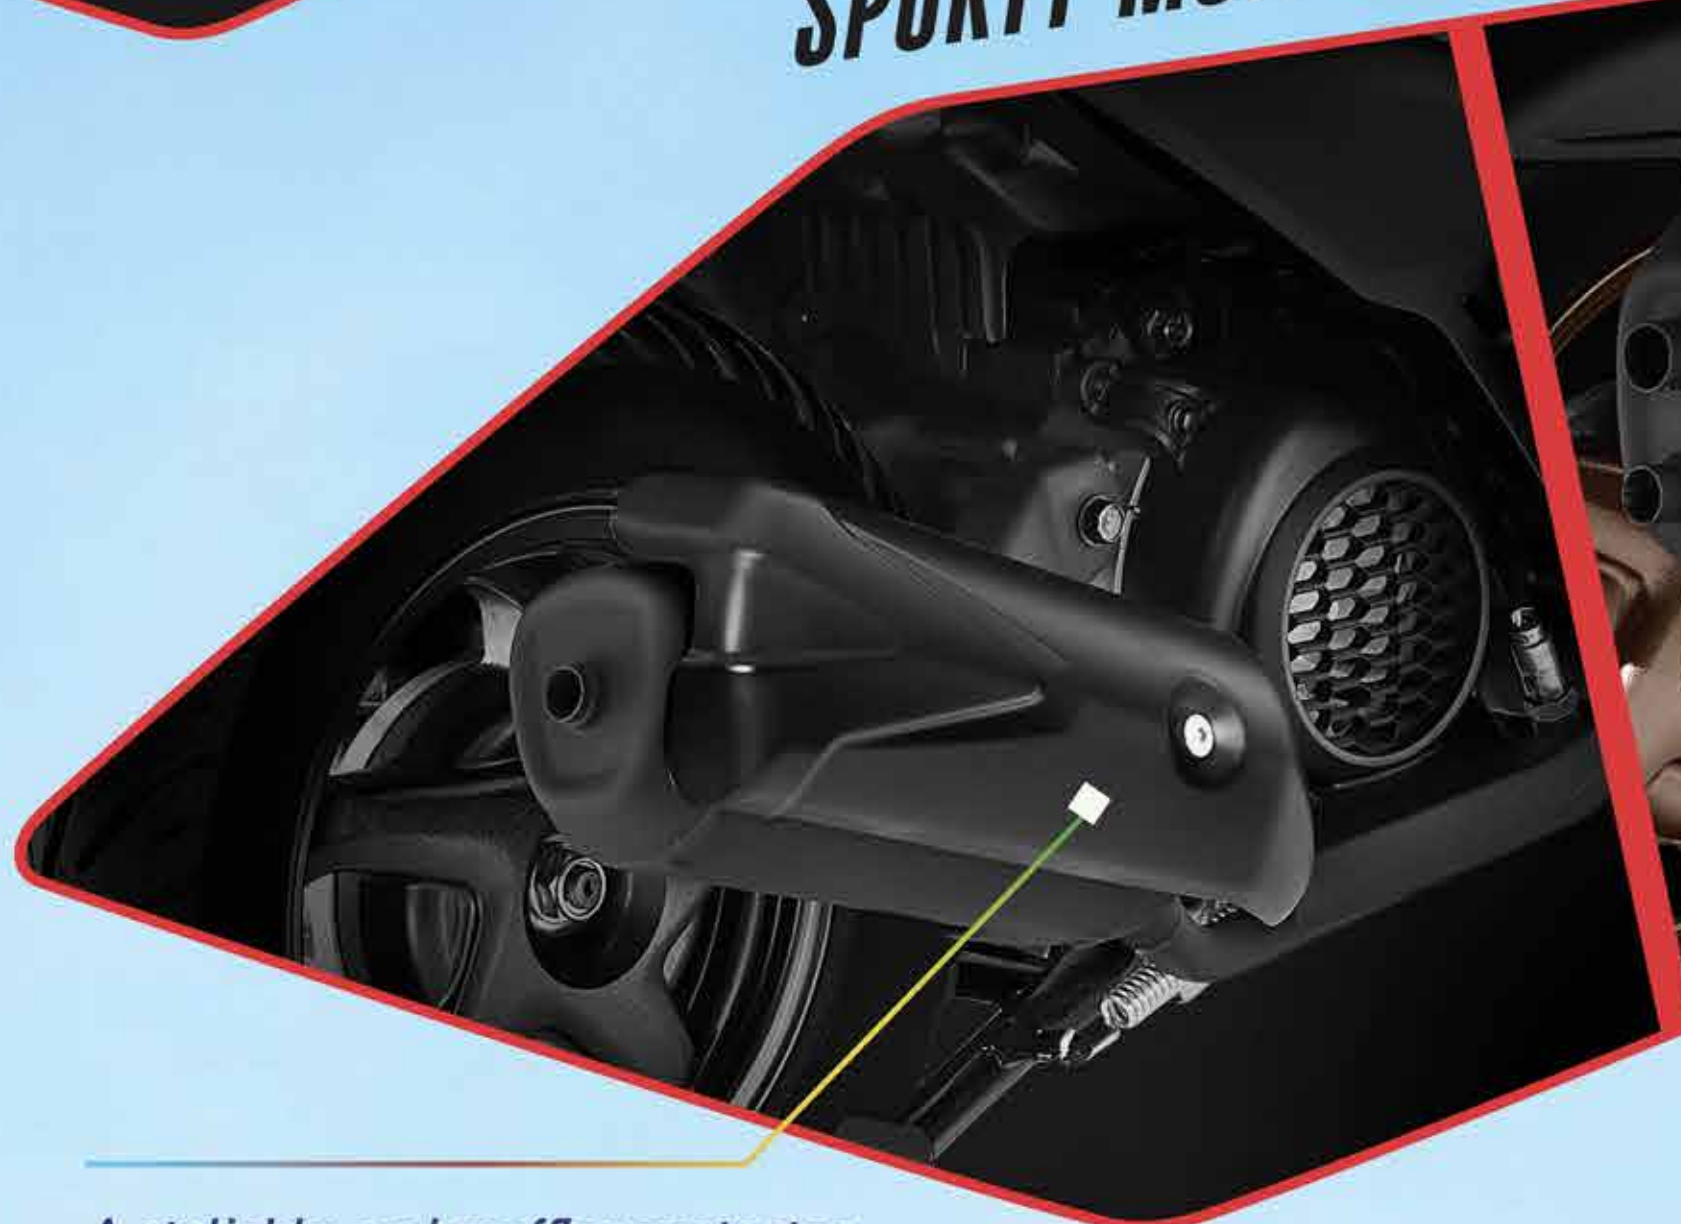

SPORTY MUFFLER

A stylishly cool muffer protector on Dio 110 to up the style.