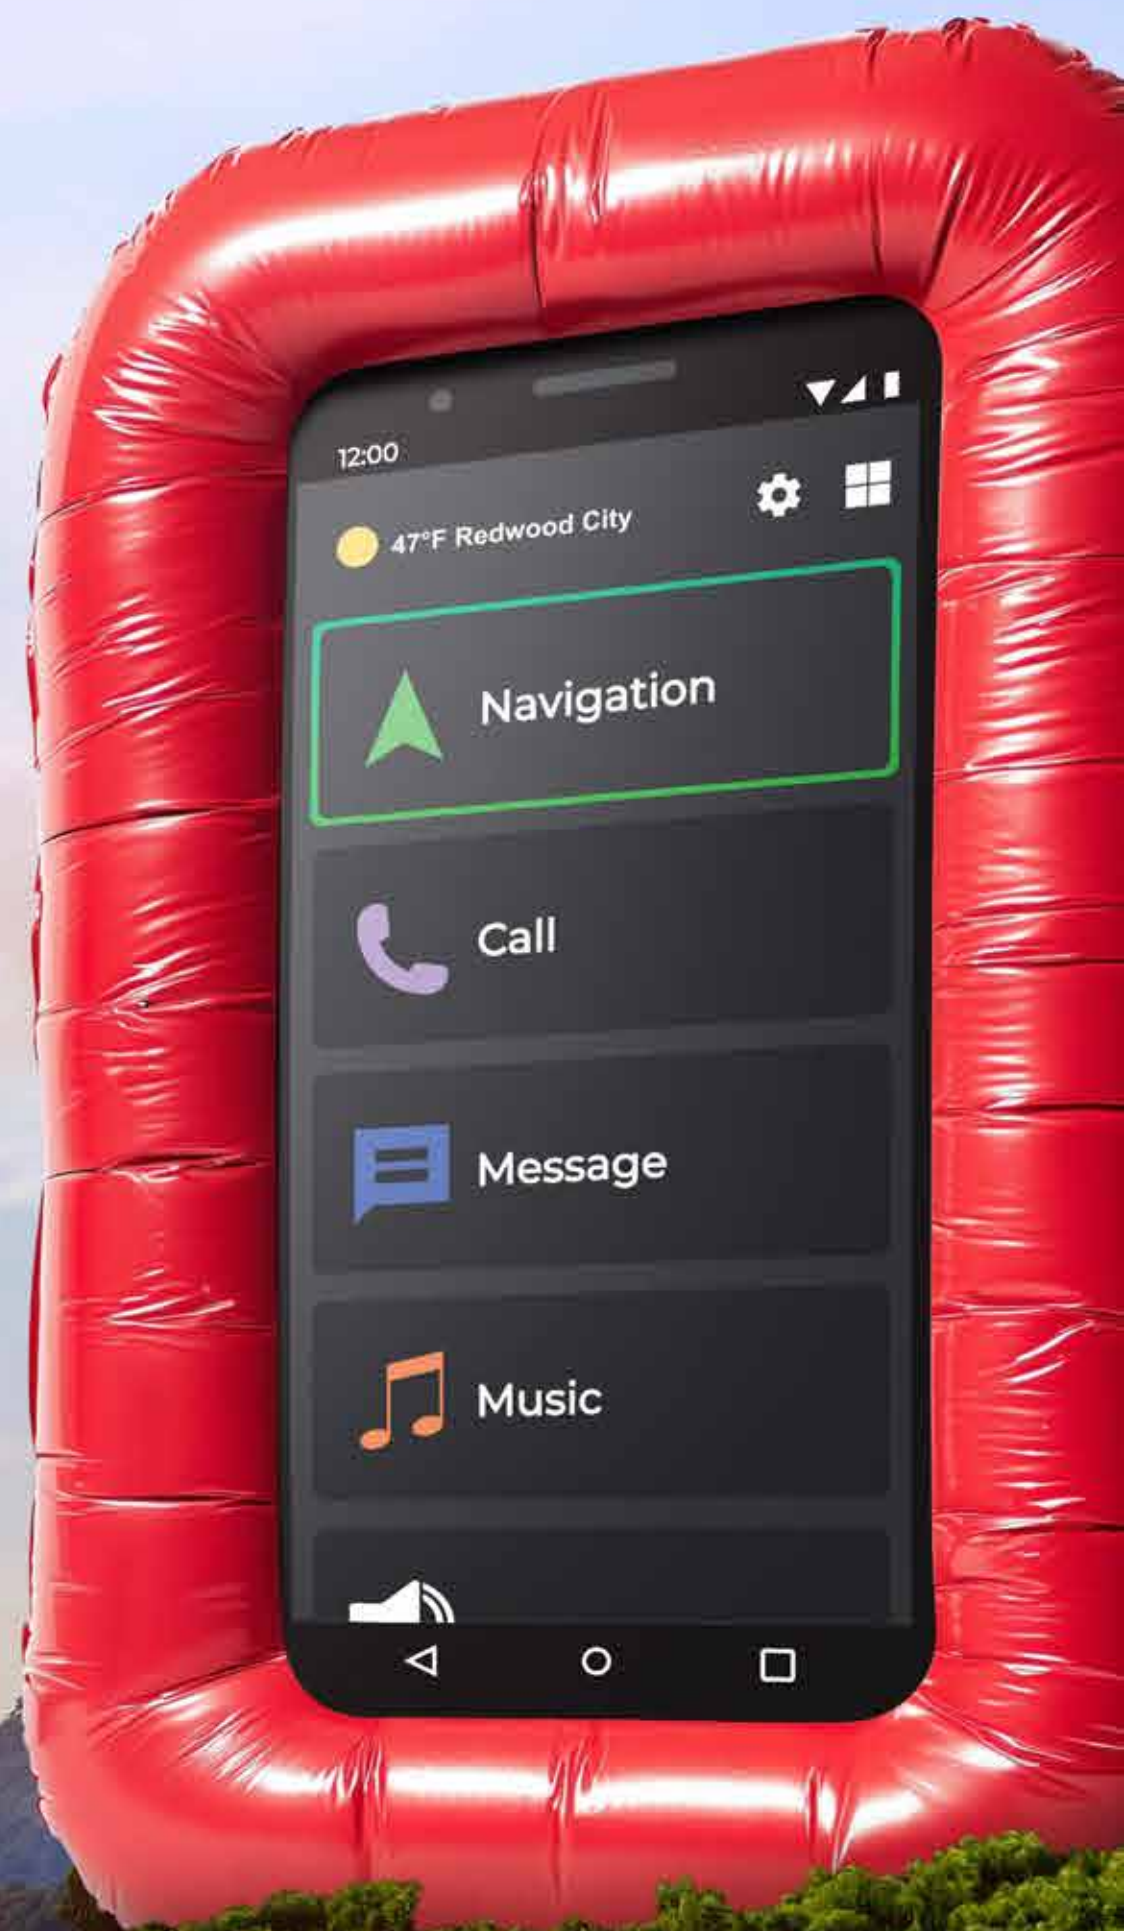

REAL-TIME MILEAGE

RANGE
(DISTANCE TO EMPTY)

AVERAGE MILEAGE

*Image reference is for Dio 125.

Dio
125

Honda RoadSync

Stay connected effortlessly with the Honda RoadSync app. Seamlessly link your smartphone to your Dio 125 via Bluetooth. And enjoy a smooth, hassle-free ride while accessing essential features right at your fingertips.

Manage messages via voice commands

Use turn-by-turn navigation to reach anywhere

Get real-time weather updates for any location

Manage and make calls directly from your Dio 125

Enjoy easy music control

**Dio
125**

Smart Key

With **H-Smart** Technology

Unlock a smarter ride with our H-Smart technology and experience the ultimate convenience and security with the Honda Smart Key.

Smart SAFE

Your Dio 125 stays secure, even when you're not around.

Smart FIND

Searching for your ride in a crowded parking or low-light conditions can be frustrating and the answer back feature solves it.

Smart UNLOCK

No need to fumble for your key- Honda Smart Key makes unlocking effortless.