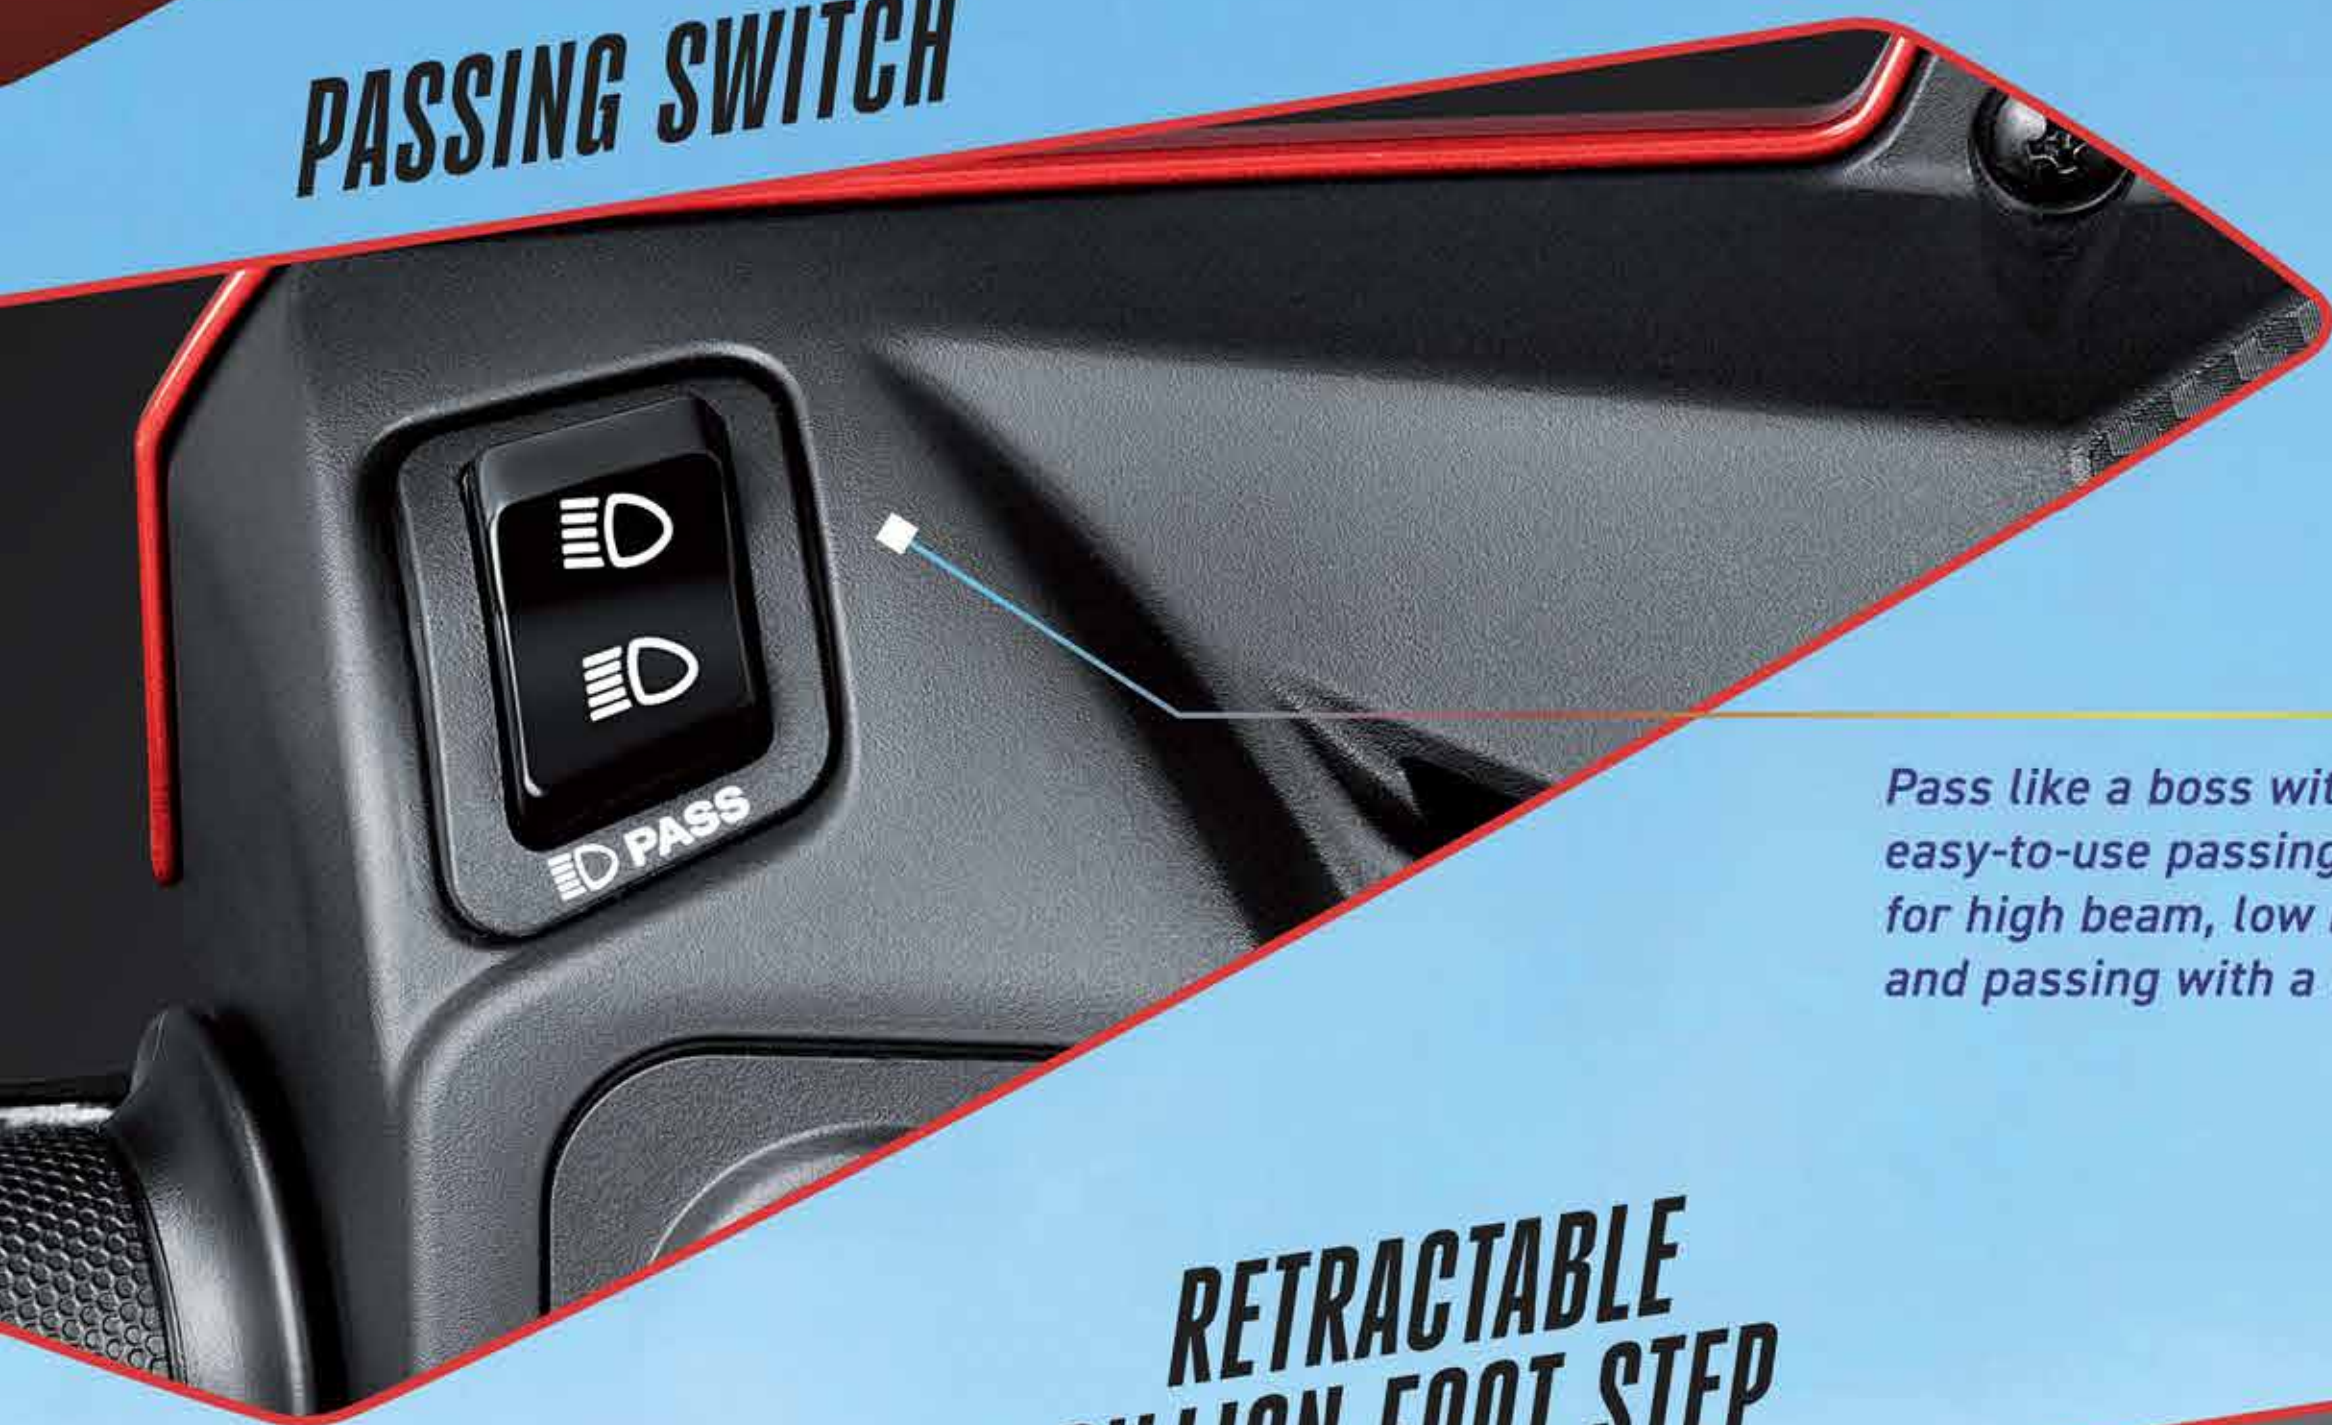

**D19
110**

**D19
125**

PASSING SWITCH

Pass like a boss with an easy-to-use passing switch for high beam, low beam, and passing with a flick.

RETRACTABLE PILLION FOOT STEP

Convenient and easy to use, so that the comfort of those sitting behind is always at the forefront.