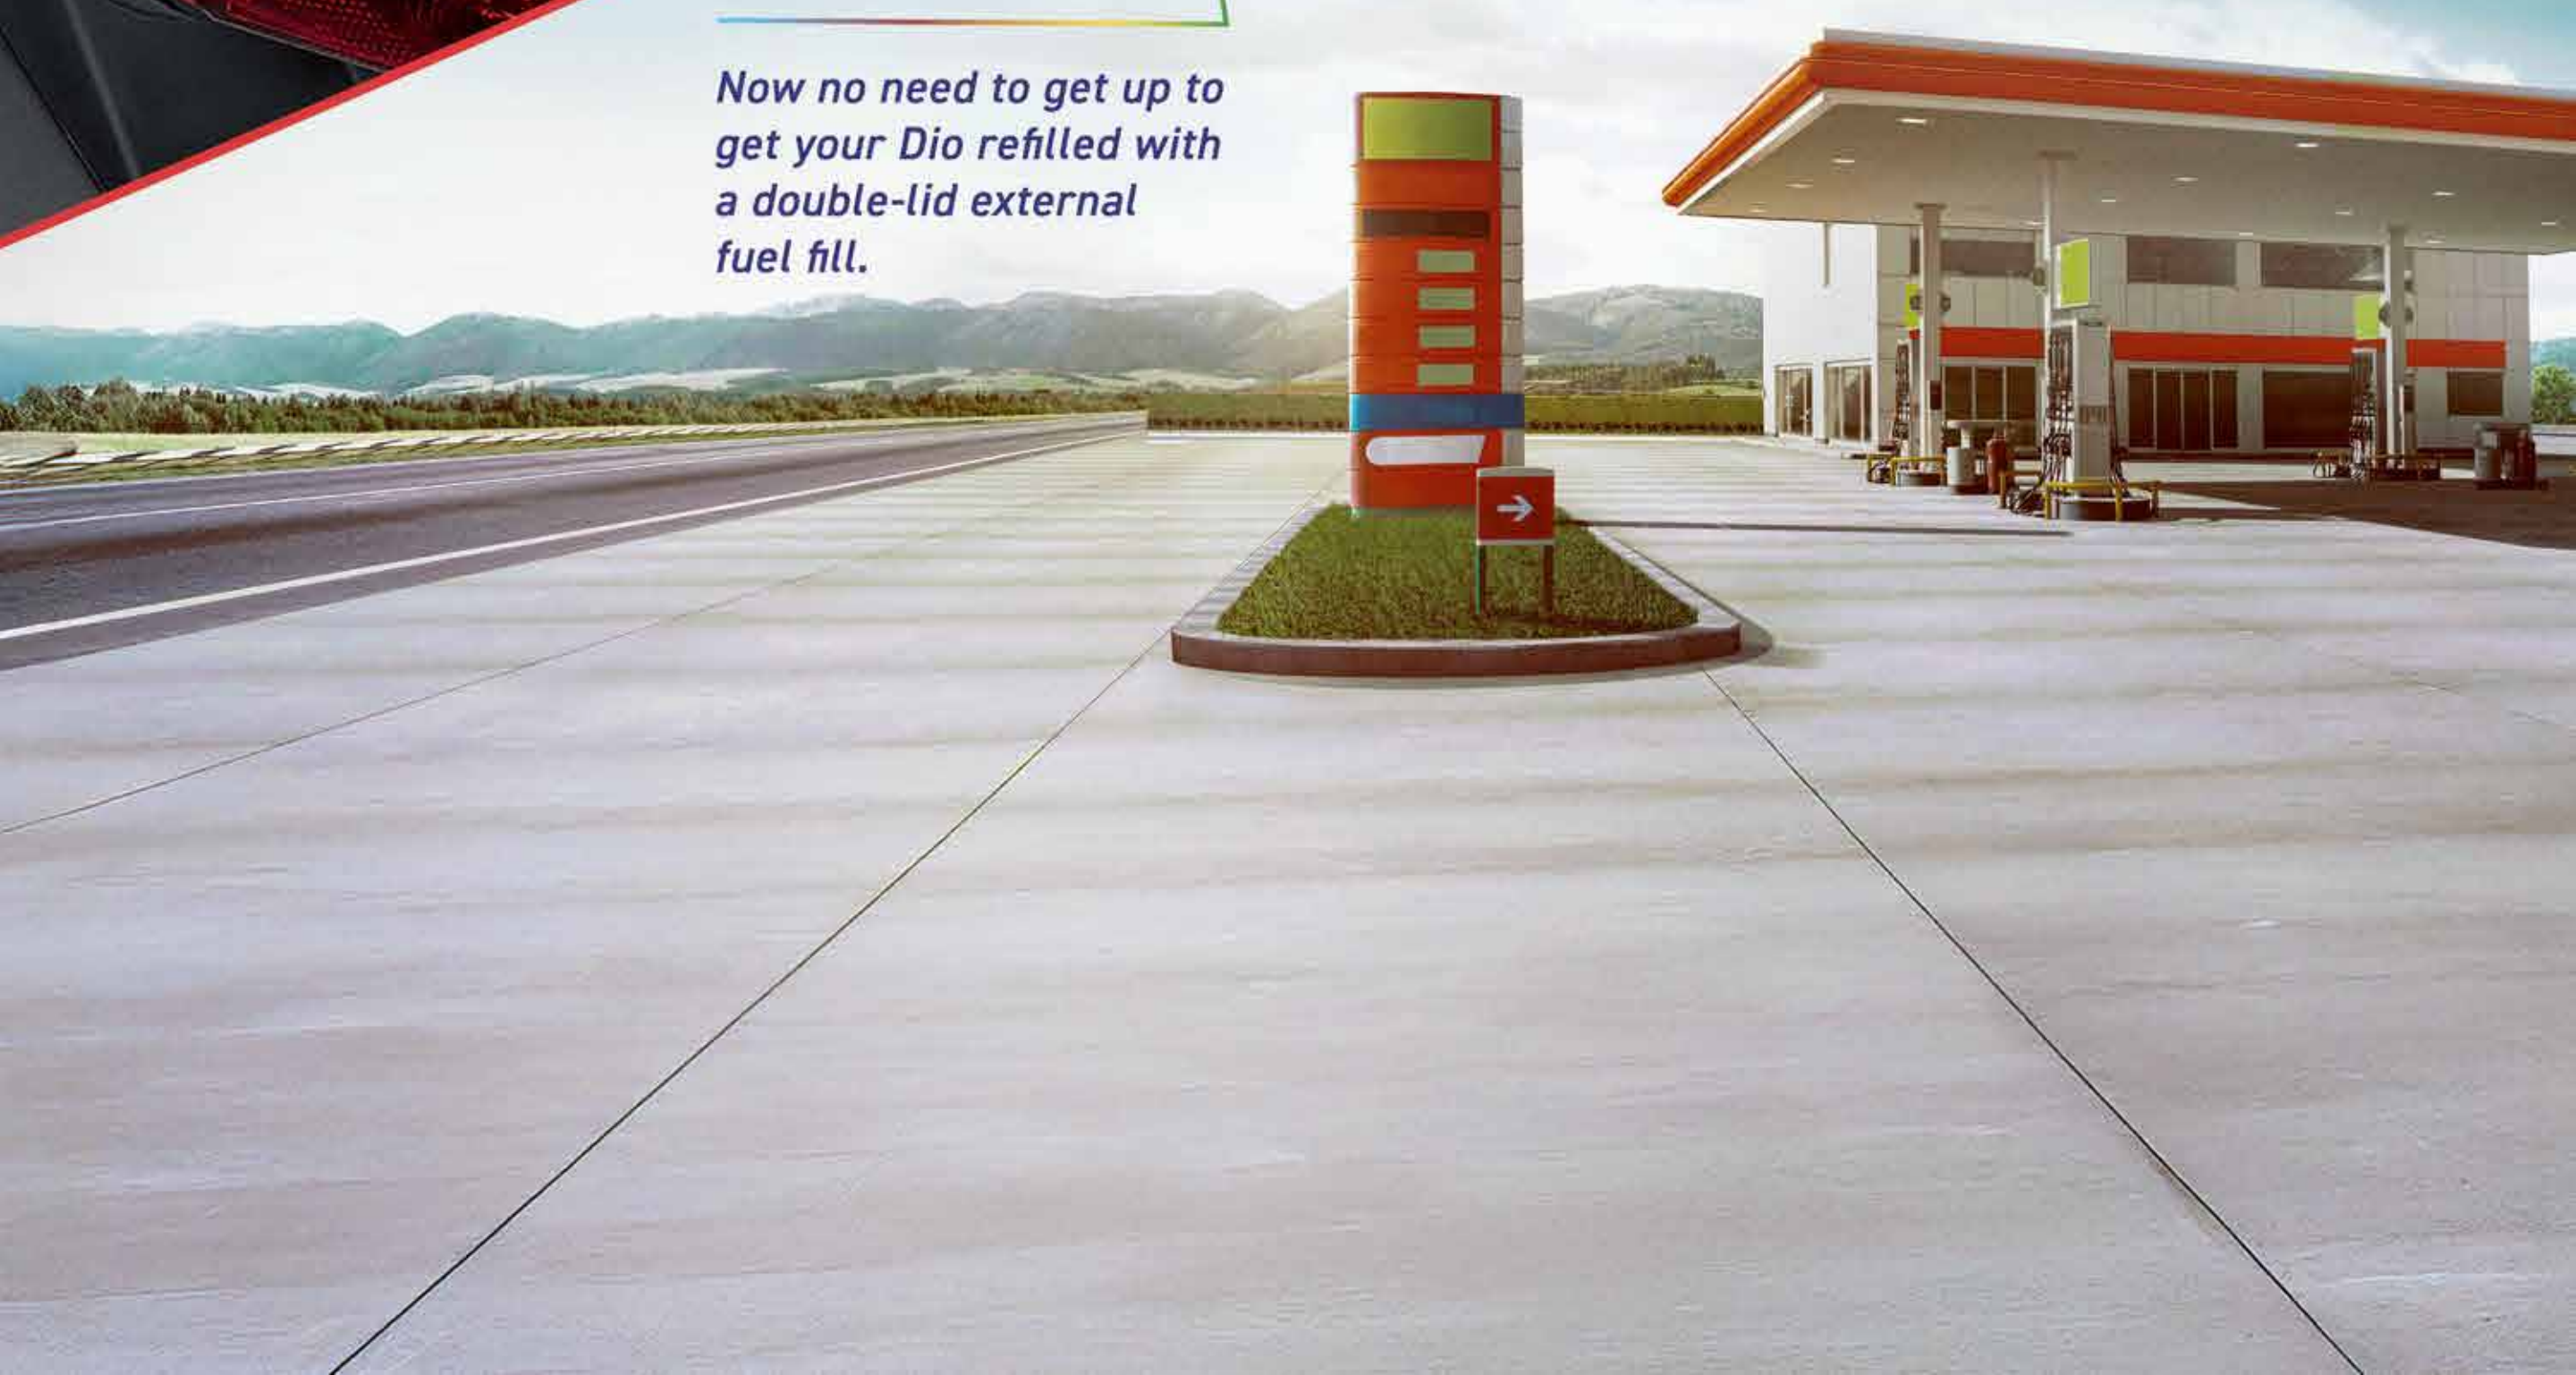

Now no need to get up to get your Dio refilled with a double-lid external fuel fill.