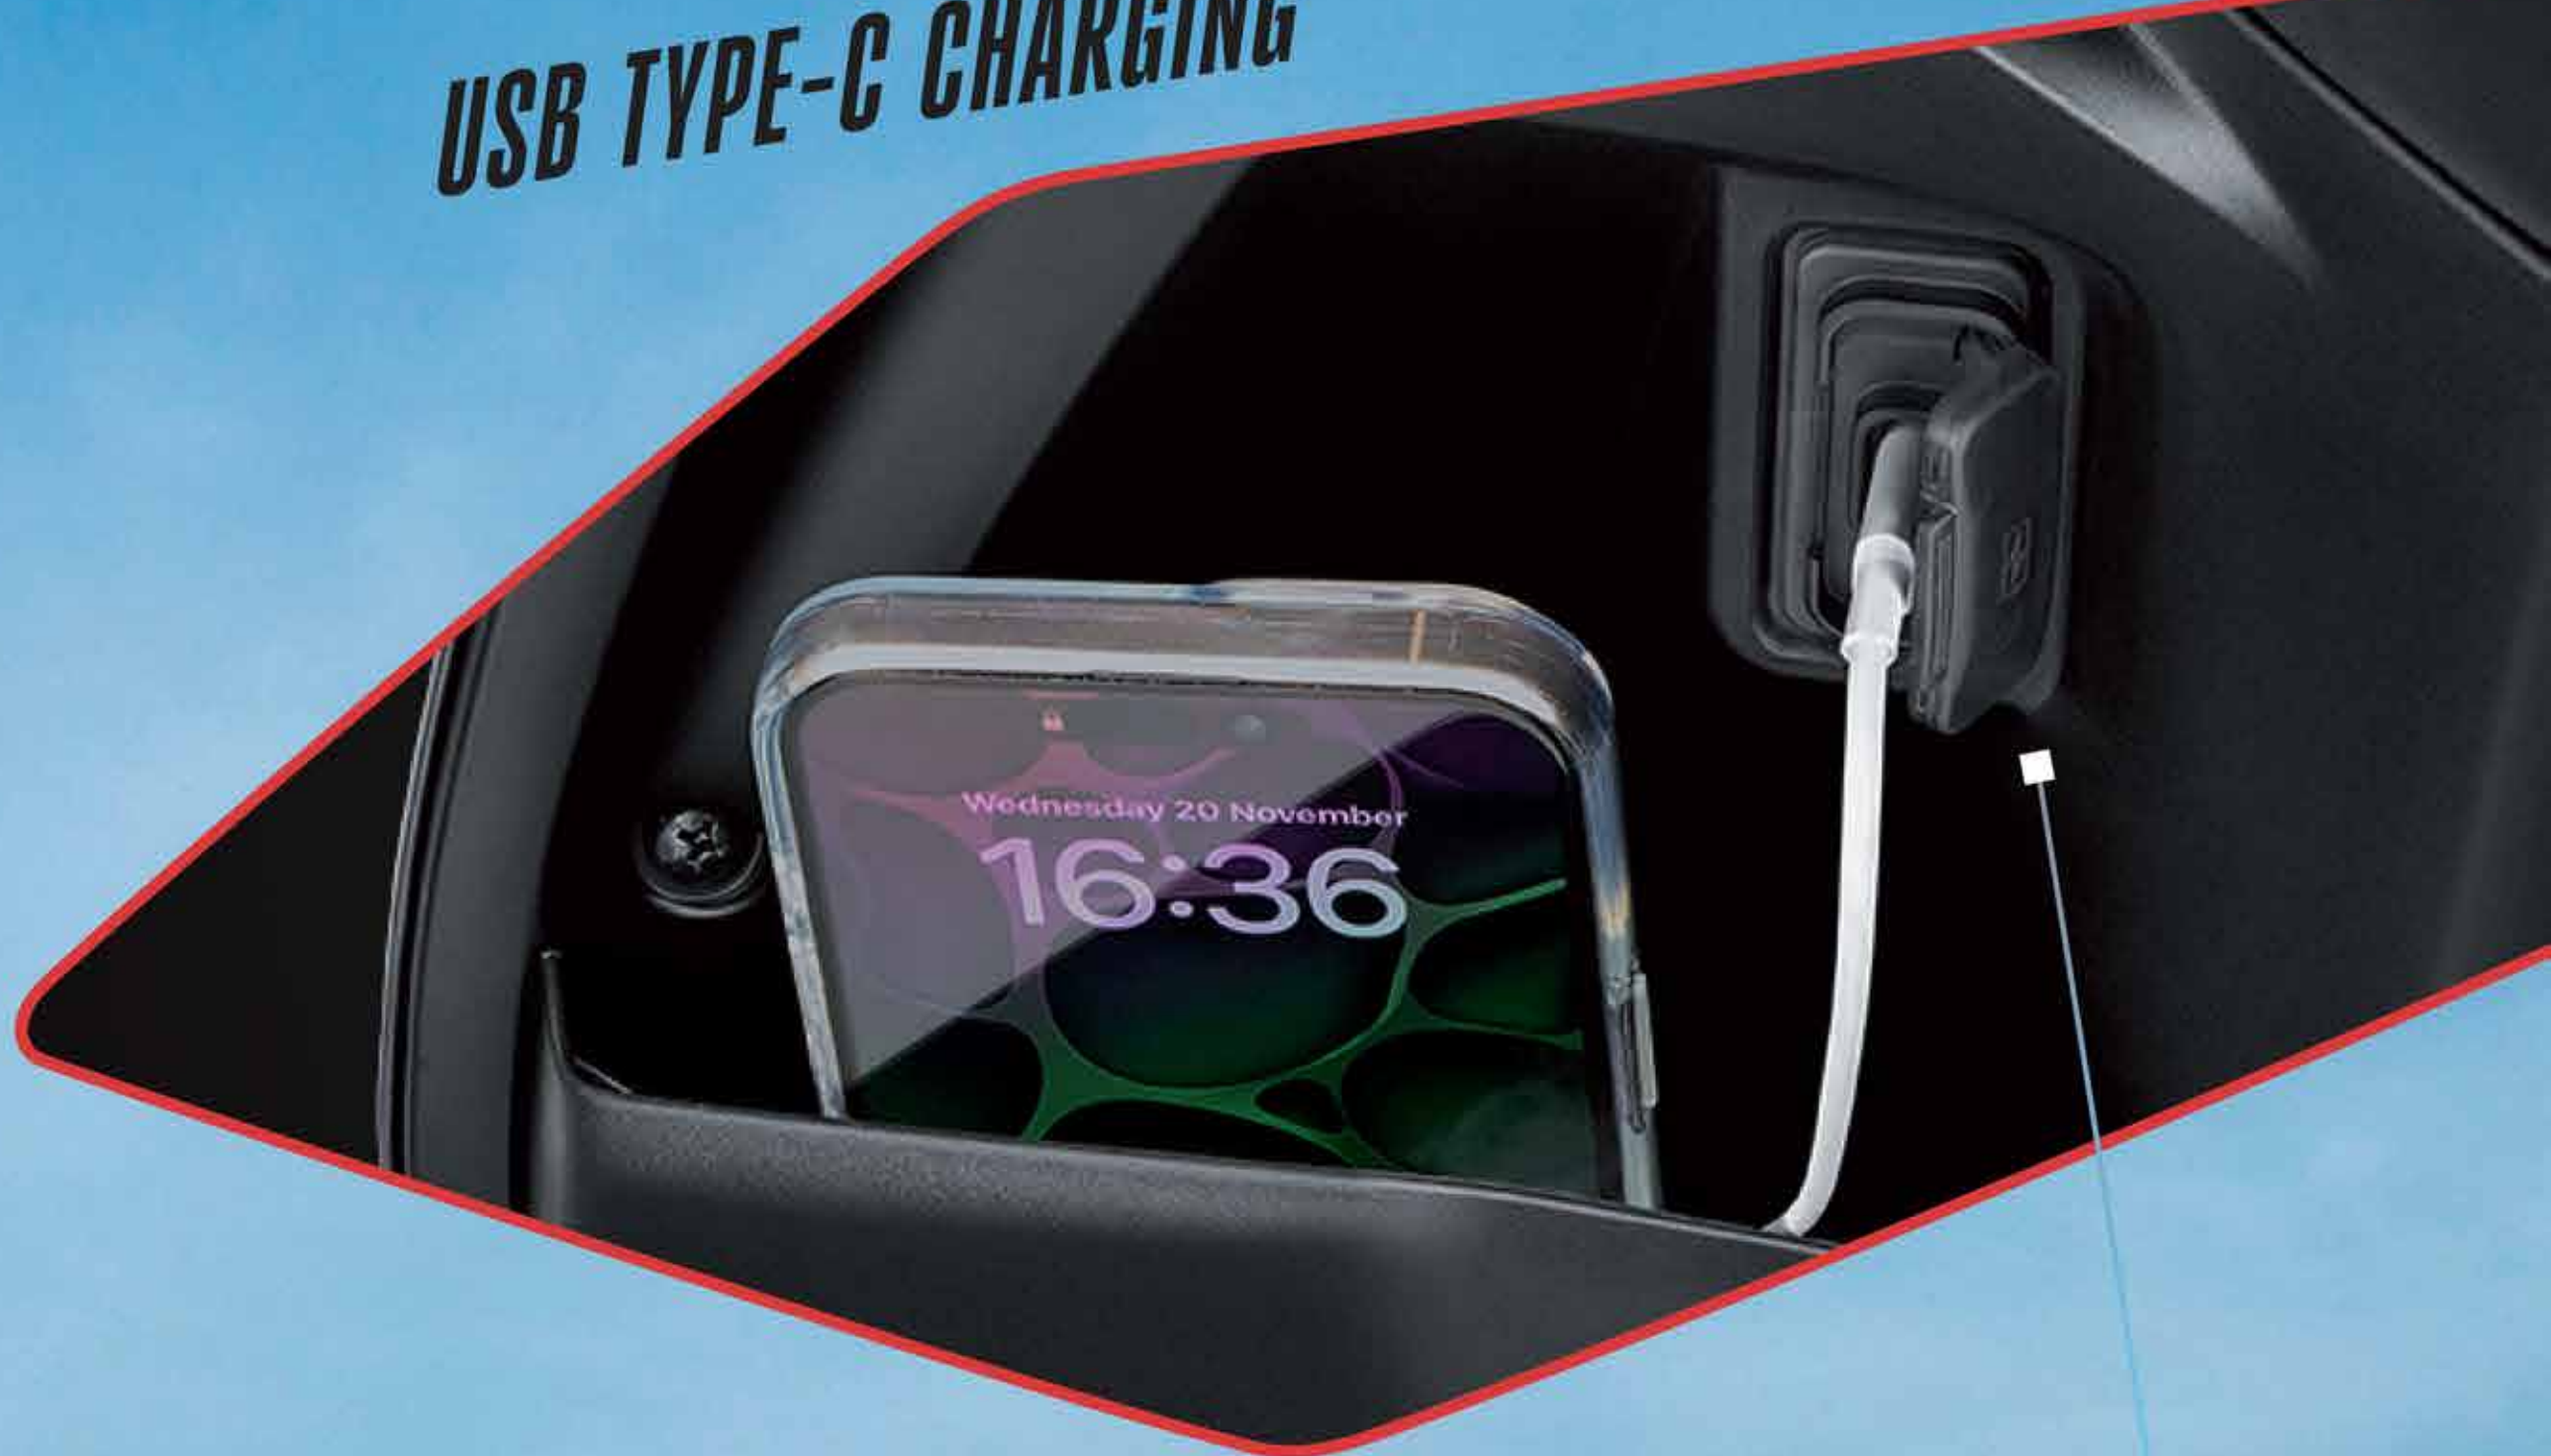

**Dio
110**

**Dio
125**

USB TYPE-C CHARGING