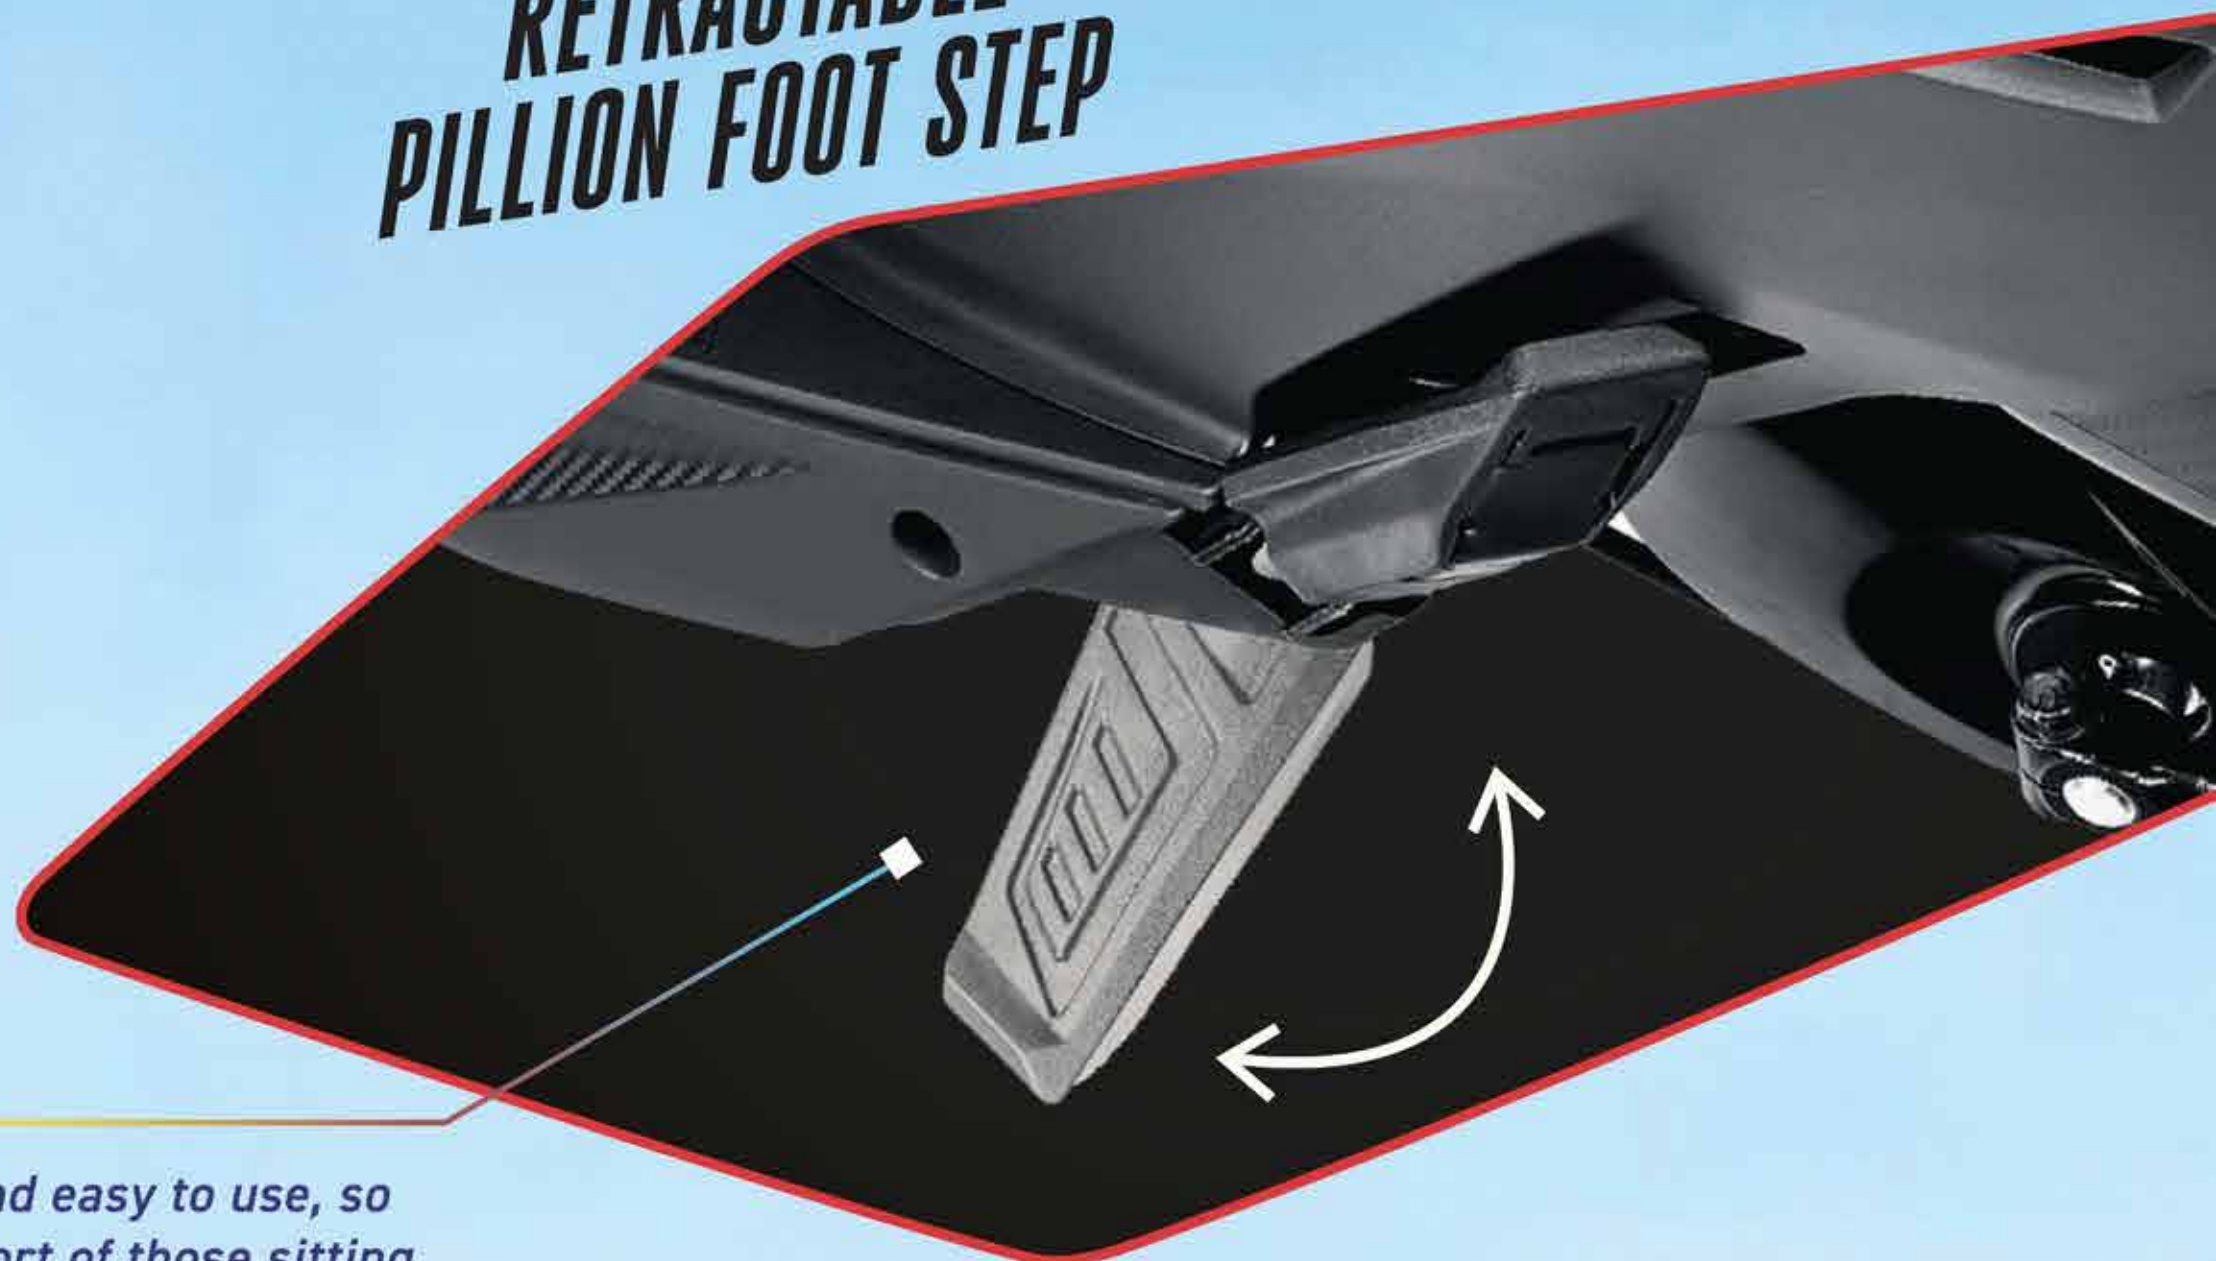

**D19
110**

**D19
125**

PASSING SWITCH

Pass like a boss with an easy-to-use passing switch for high beam, low beam, and passing with a flick.

RETRACTABLE PILLION FOOT STEP

Convenient and easy to use, so that the comfort of those sitting behind is always at the forefront.

FRONT POCKET

A pocket that's amazingly spacious. So, whether it's your sipper or sunglasses, keep all your essentials close.

MULTI-FUNCTION UNIT*

Safety meets style, style meets convenience. An iconic sleek, blue back-lit knob that elevates your ride and ride quality.