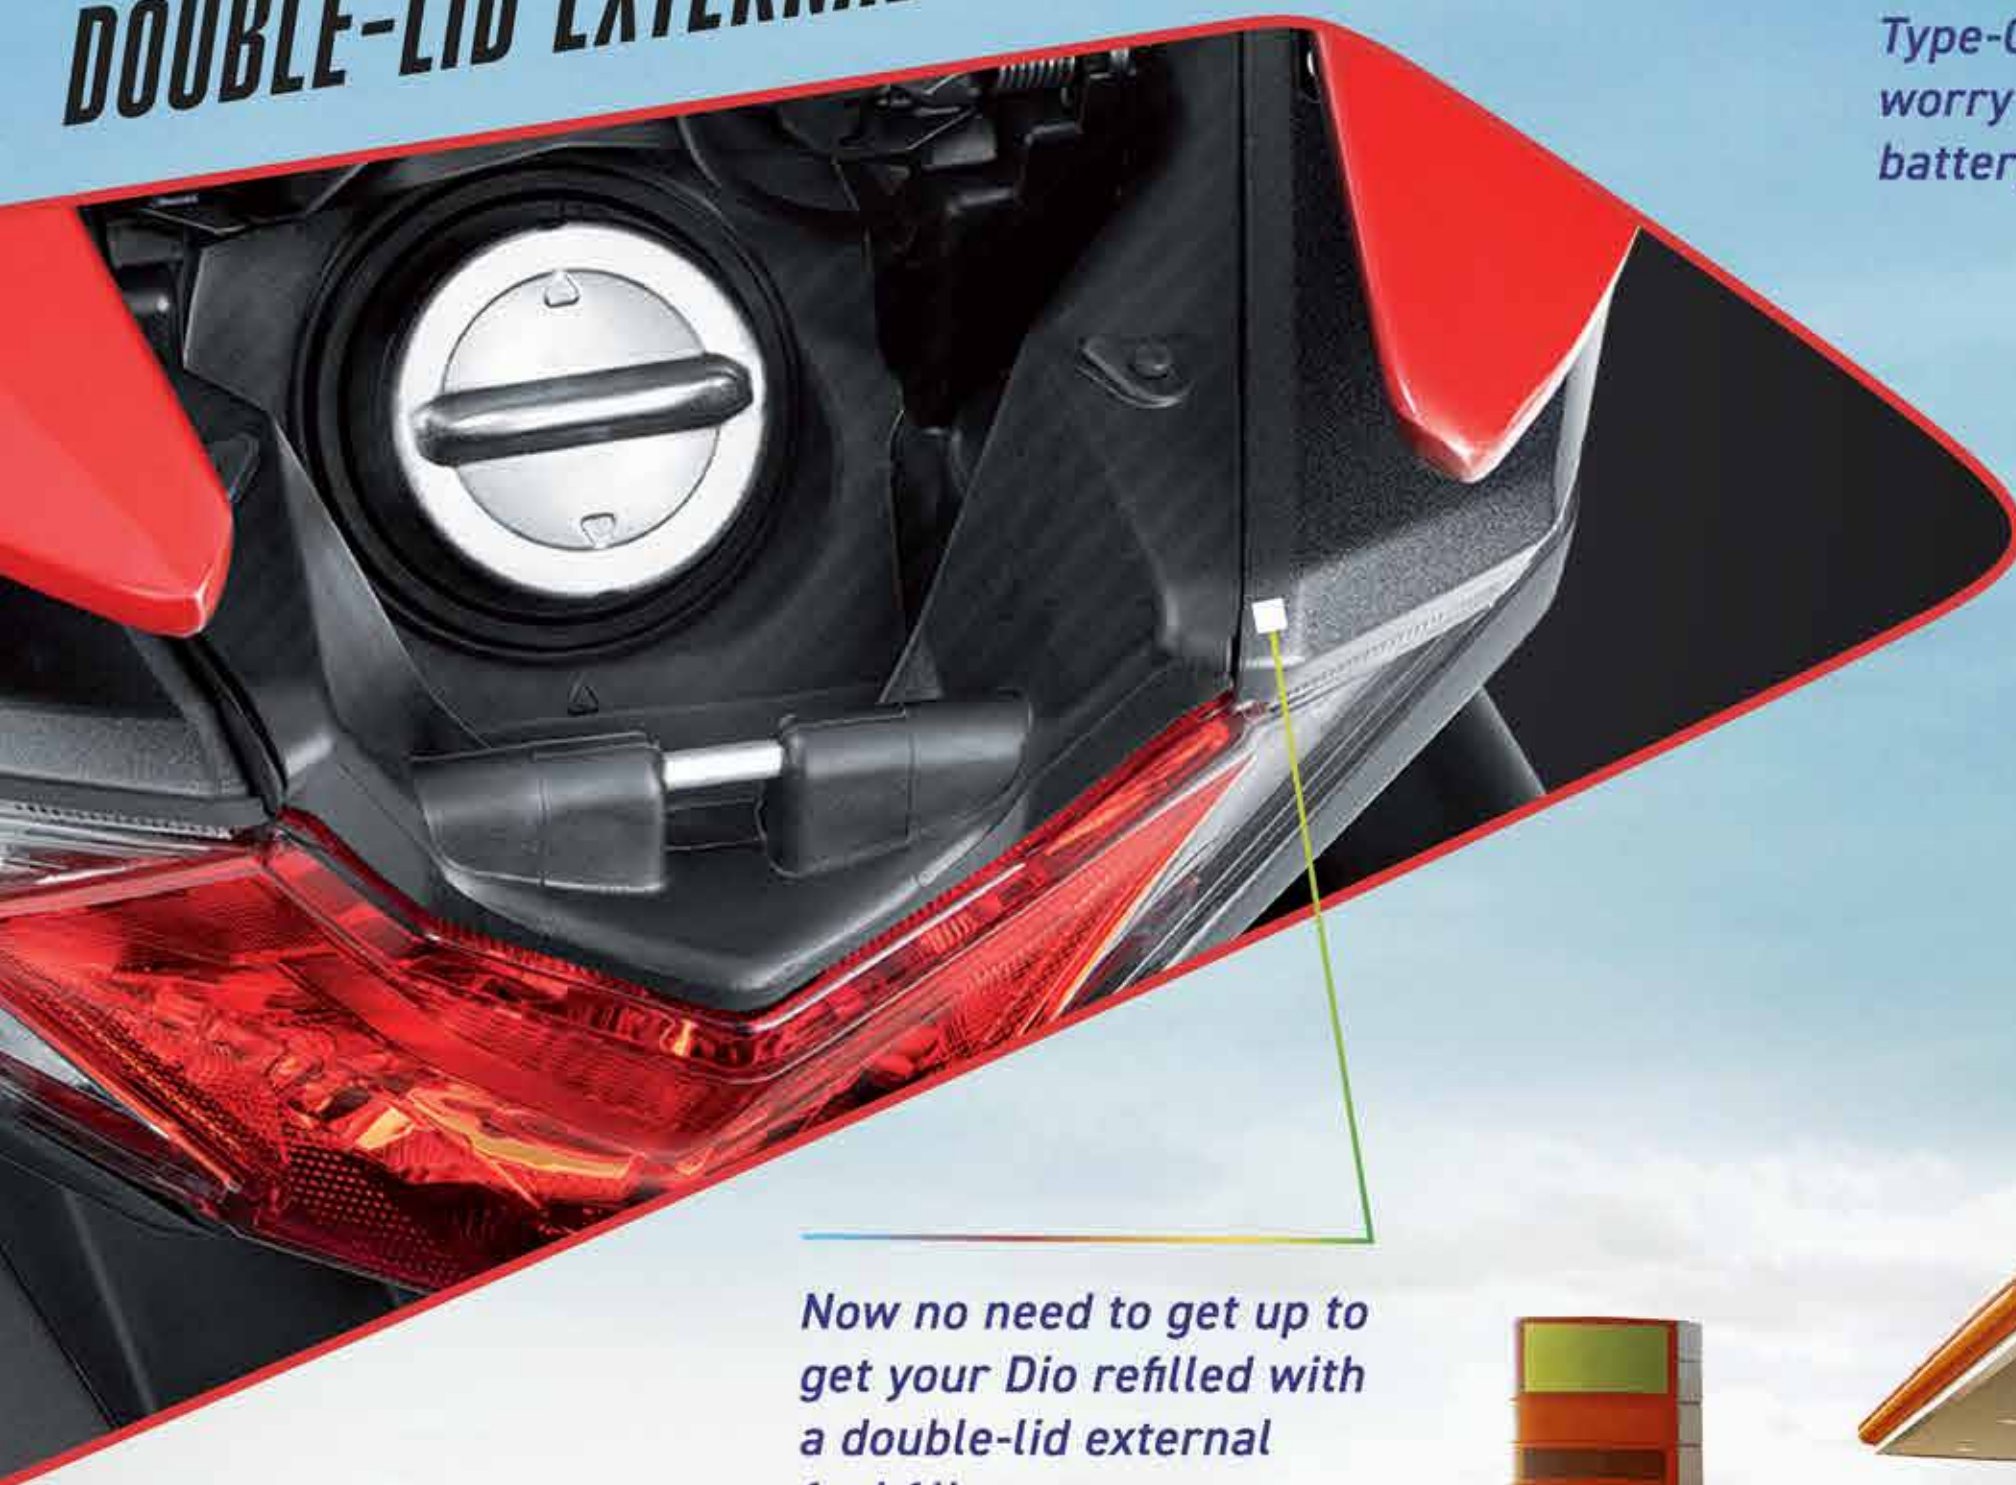

DOUBLE-LID EXTERNAL FUEL FILL