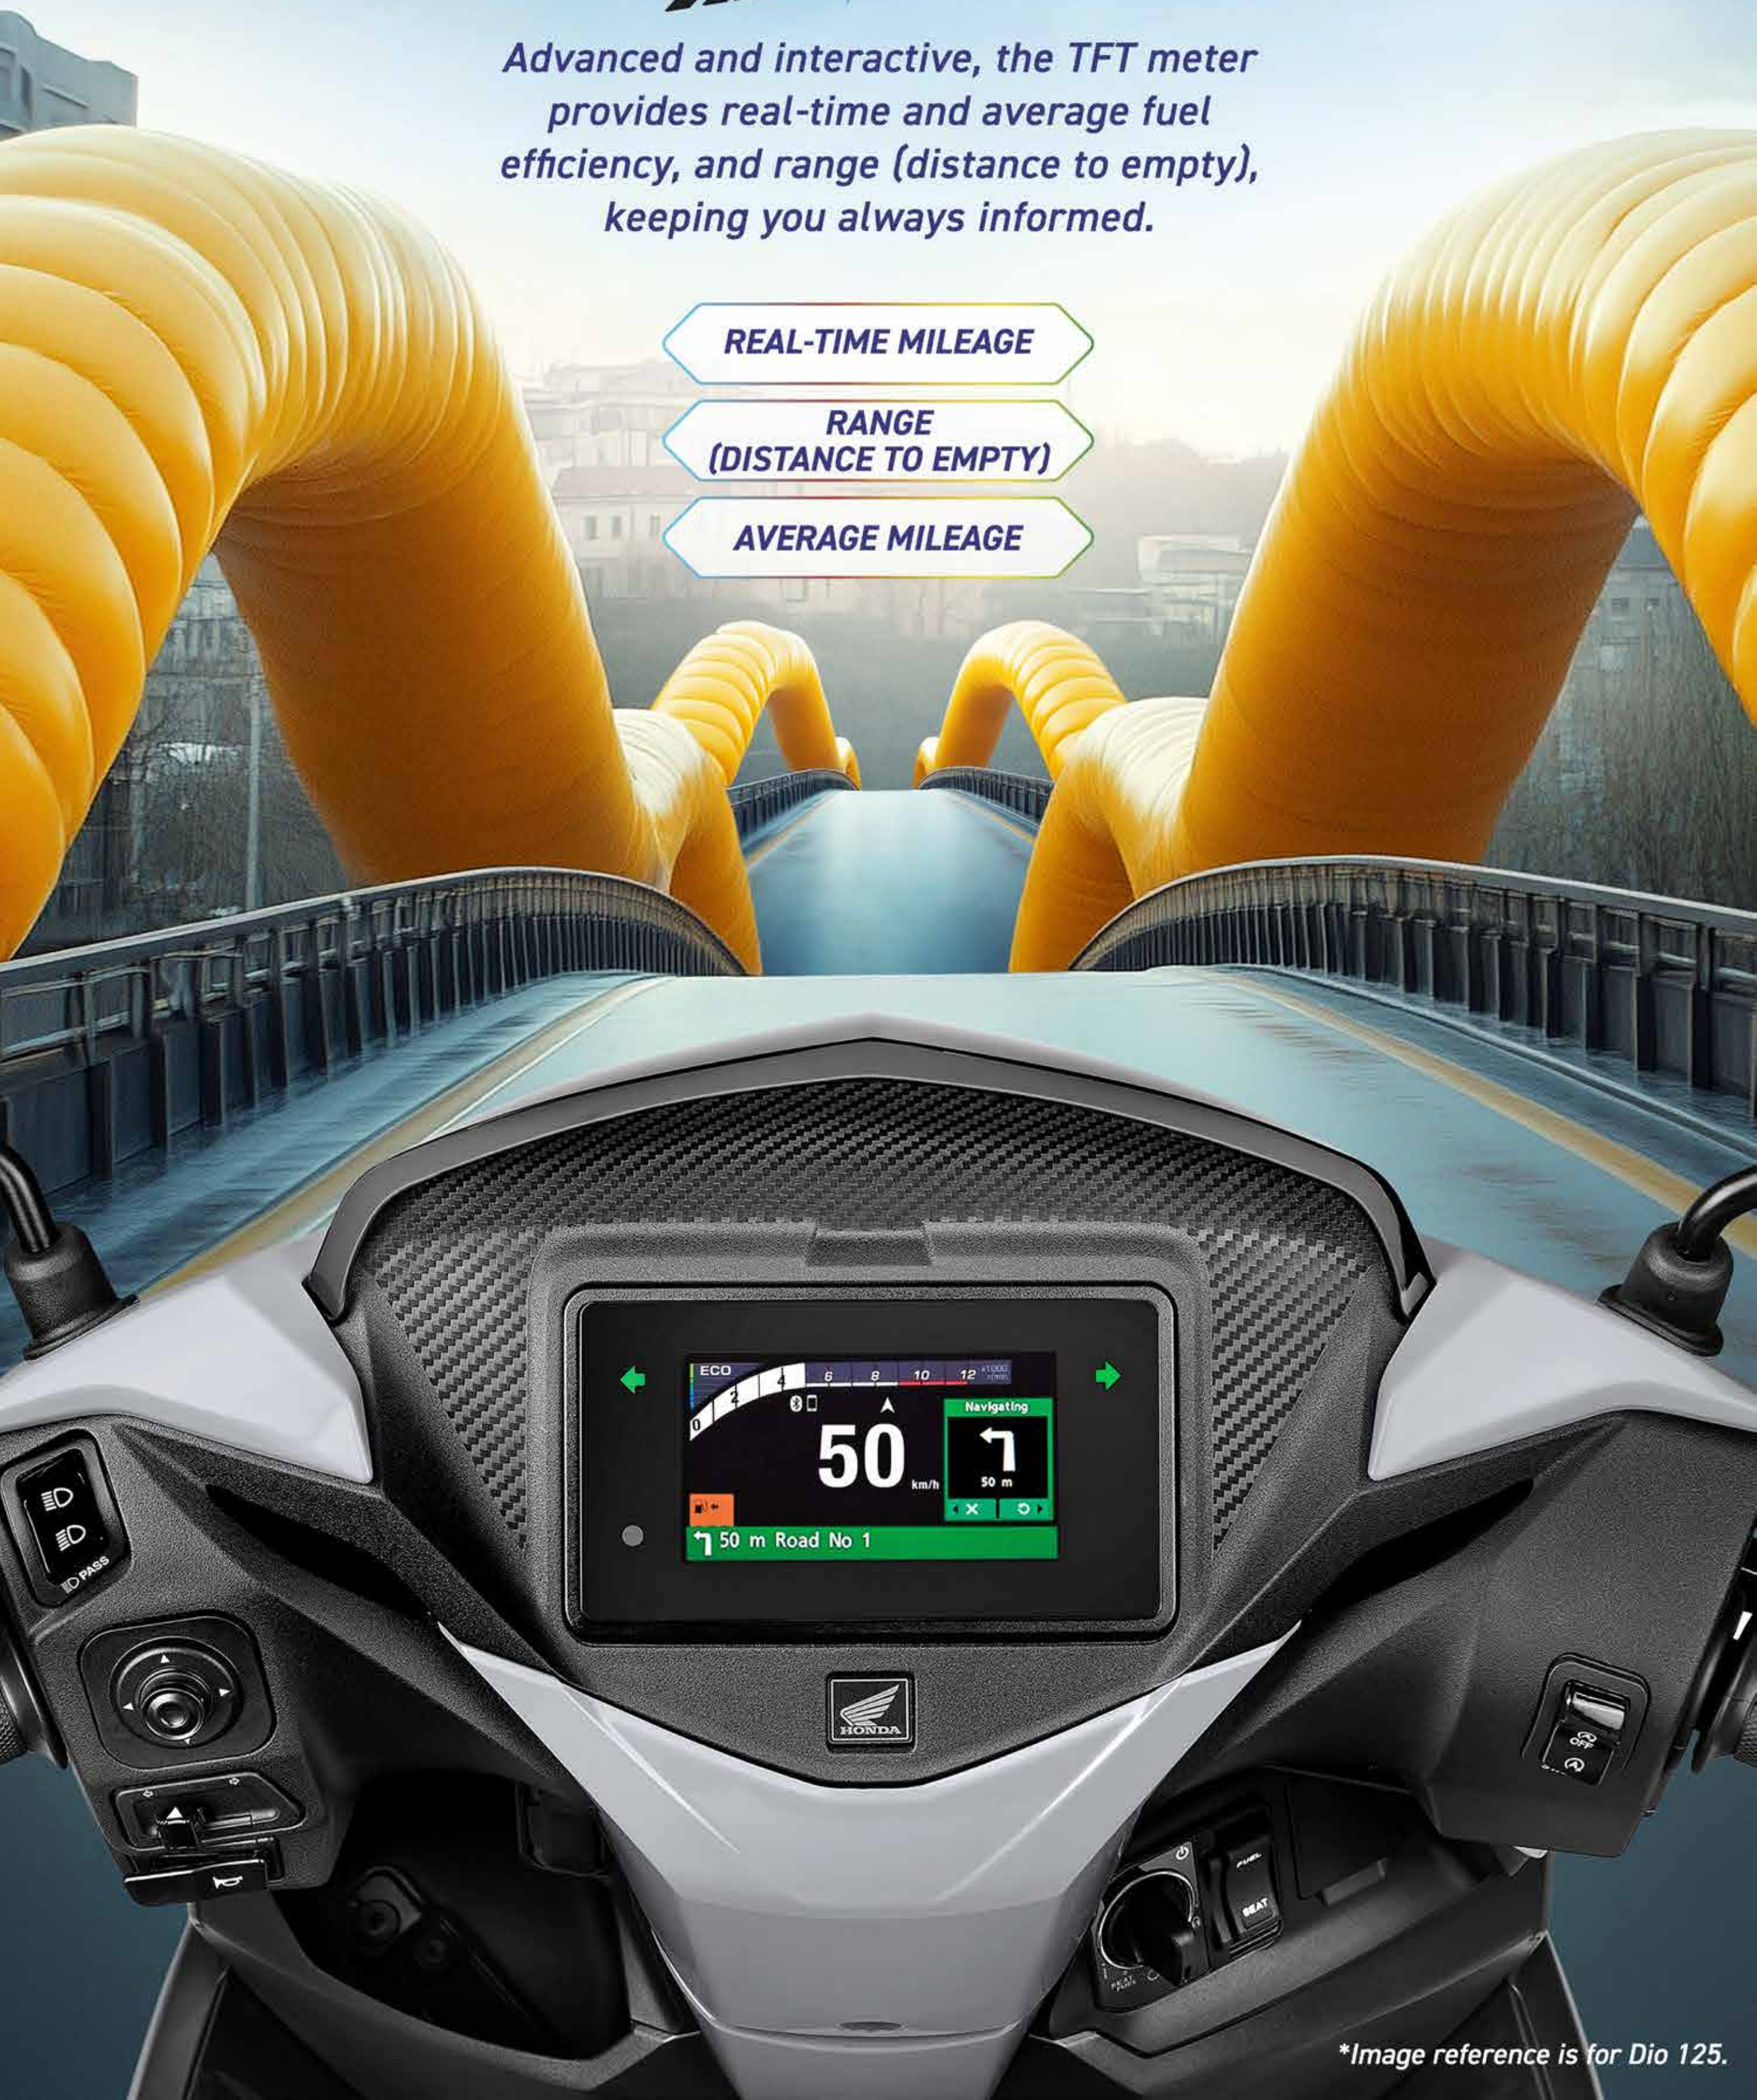

DIO WANNA HAVE FUN?

DIO
110

DIO
125

*The above TFT image is of Dio 125.

INTRODUCING

Dio
110 | **Dio**
125

EXPERIENCE FUN LIKE NEVER BEFORE.

Honda Dio 110 and Dio 125 are the perfect rides to make the most of your day and have fun all the way. They're powerful, and power-packed with world-class features. They're comfortable and commanding. They're style personified. But most of all, they promise a smooth, efficient, and fun experience, every single time.

DIO WANNA HAVE FUN WITH **NEW** TECHNOLOGY?

TFT METER 10.67 cm

DIO 110 | **DIO 125**

Advanced and interactive, the TFT meter provides real-time and average fuel efficiency, and range (distance to empty), keeping you always informed.

REAL-TIME MILEAGE

RANGE
(DISTANCE TO EMPTY)

AVERAGE MILEAGE

*Image reference is for Dio 125.

Dio
125

Honda RoadSync

Stay connected effortlessly with the Honda RoadSync app. Seamlessly link your smartphone to your Dio 125 via Bluetooth. And enjoy a smooth, hassle-free ride while accessing essential features right at your fingertips.

Manage messages via voice commands

Use turn-by-turn navigation to reach anywhere

Get real-time weather updates for any location

Manage and make calls directly from your Dio 125

Enjoy easy music control

**Dio
125**